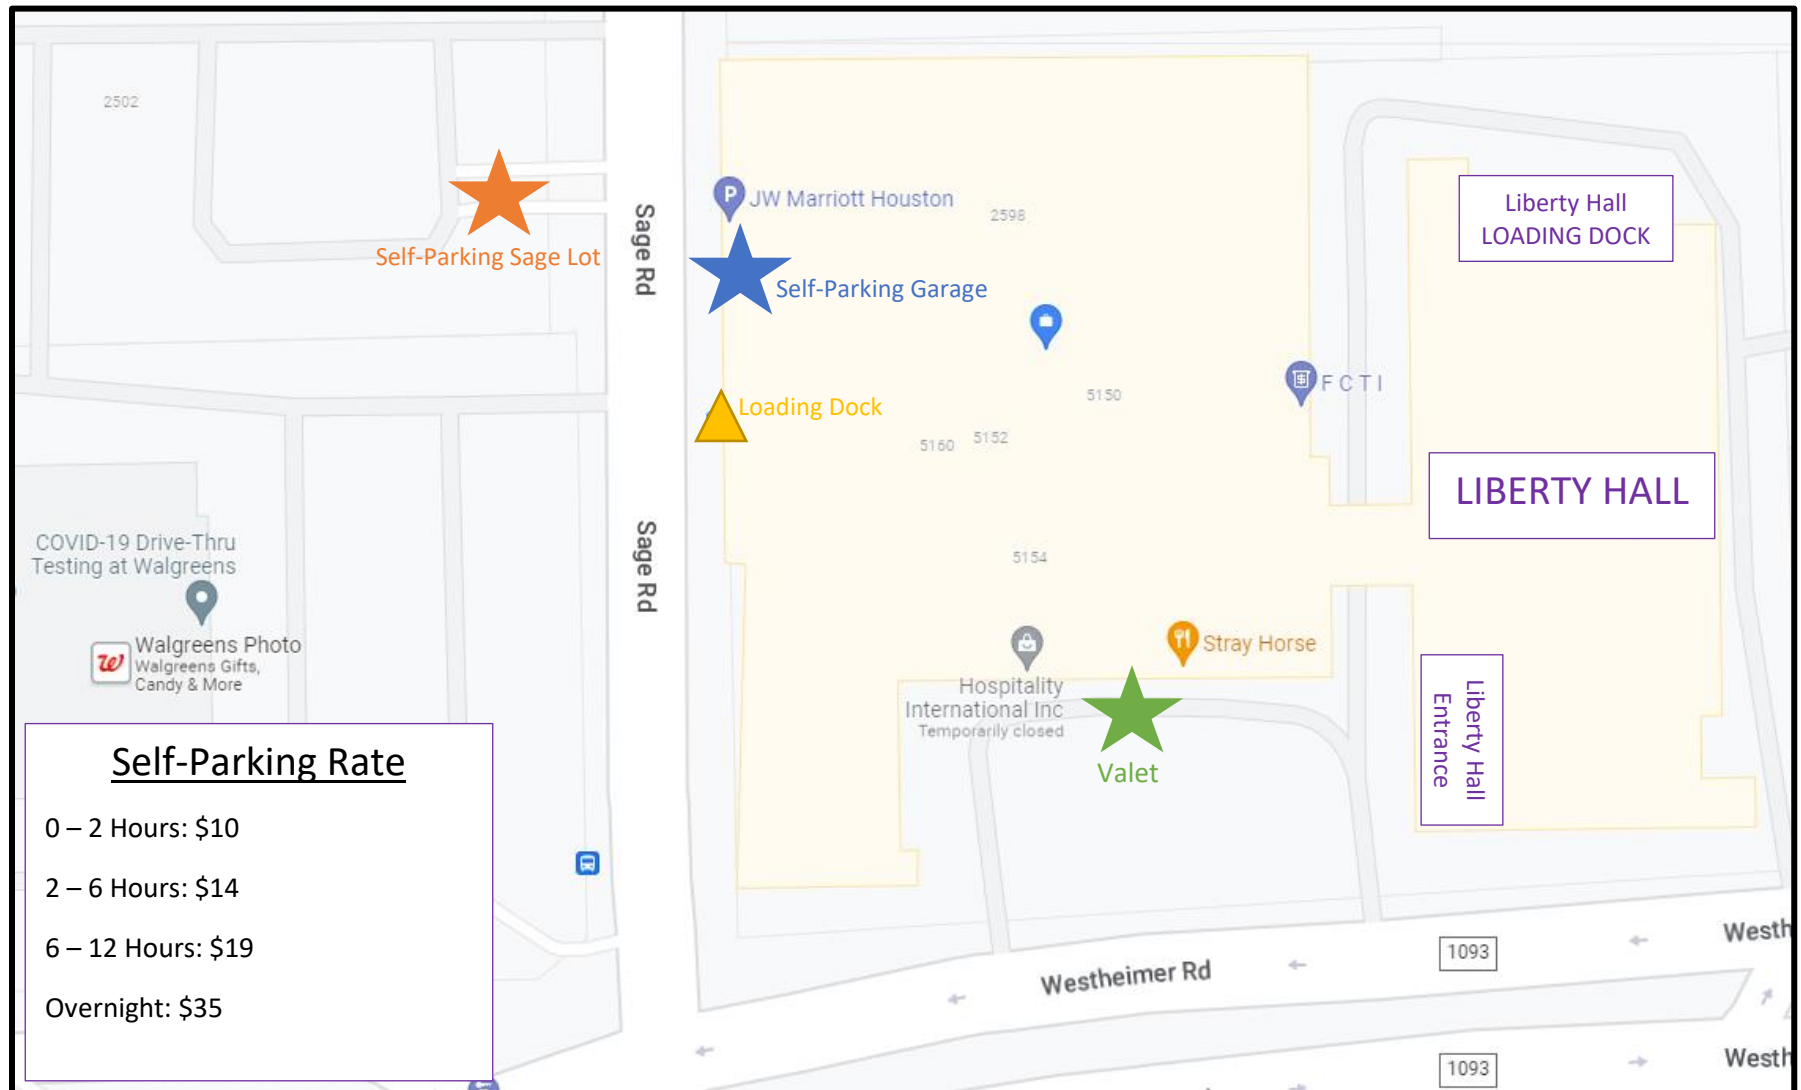

JW Marriott Parking and Loading Dock Locations

Daily Event Valet Parking - \$32

Overnight Valet Parking - \$56

Oversize Valet Parking - \$62