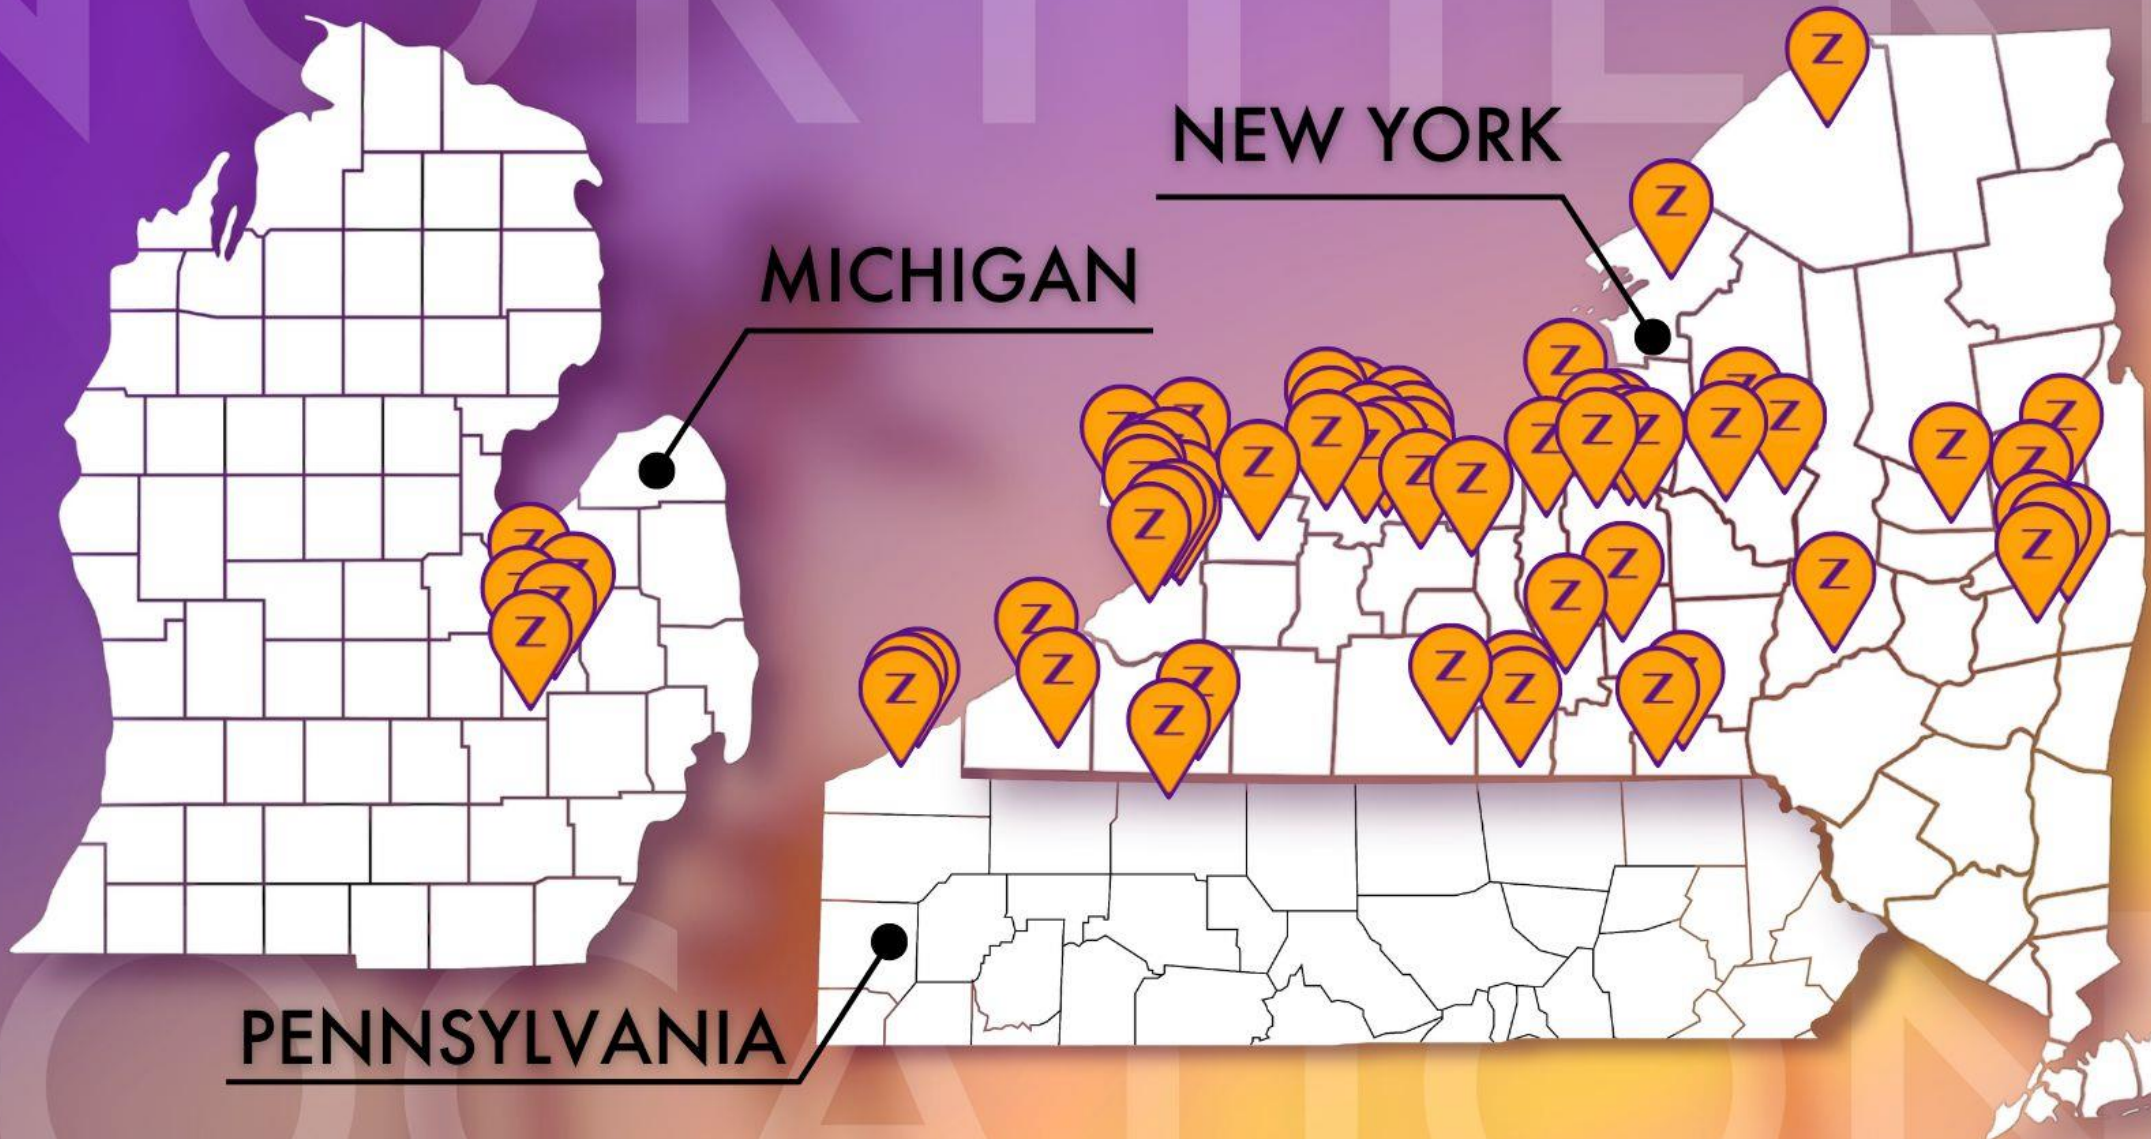

#ICSC | [ICSC.com](https://www.icsc.com)

ZOOM
TAN®

ZOOM
FIT®

ALL CORPORATE LEASES!

GEORGIA

FLORIDA

NEW LOCATIONS ON
THE EAST COAST!

PURPLE ICONS ARE NEW SALONS!

ALL CORPORATE LEASES!

PITTSFORD, NEW YORK

NEW JERSEY

ALL CORPORATE LEASES!

ALL CORPORATE LEASES!

**NEW YORK CITY /
LONG ISLAND**

LODI, NEW JERSEY

X5

PALM BEACH COUNTY LOCATIONS!

X8

FLINT, MI LOCATIONS!

TROPI  TAN™

 ZOOMTAN®

x6

ALBANY, NY LOCATIONS!

 St. Croix Tan

 ZOOMTAN®

x5

ERIE, PA LOCATIONS!

x26

NJ, NYC, LONG ISLAND
LOCATIONS!

x7

NEW JERSEY LOCATIONS!

PLEASE VISIT US AT
RC 91 & 92!