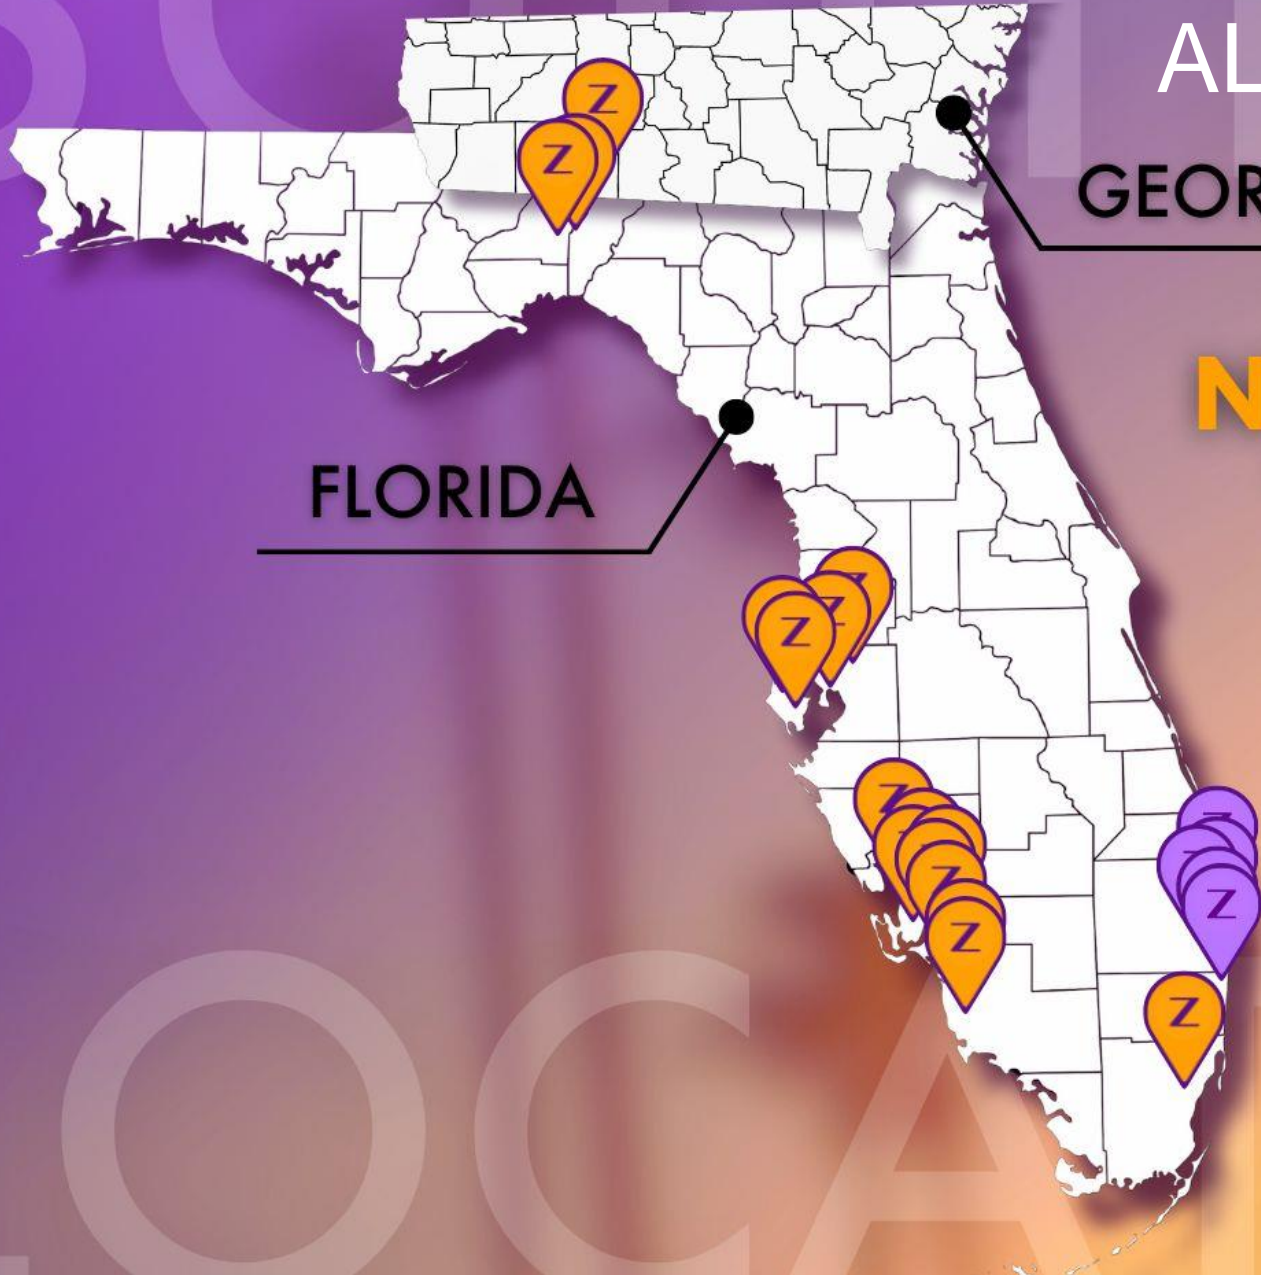

#ICSC | [ICSC.com](https://www.icsc.com)

ZOOM
TAN®

ZOOM
FIT®

ALL CORPORATE LEASES!

GEORGIA

FLORIDA

NEW LOCATIONS ON
THE EAST COAST!

PURPLE ICONS ARE NEW SALONS!

ALL CORPORATE LEASES!

PITTSFORD, NEW YORK

NEW JERSEY

ALL CORPORATE LEASES!

ALL CORPORATE LEASES!

**NEW YORK CITY /
LONG ISLAND**

LODI, NEW JERSEY

X5

PALM BEACH COUNTY LOCATIONS!

X8

FLINT, MI LOCATIONS!

TROPI  TAN™

 ZOOMTAN®

x6

ALBANY, NY LOCATIONS!

 St. Croix Tan

 ZOOMTAN®

x5

ERIE, PA LOCATIONS!

x26

NJ, NYC, LONG ISLAND
LOCATIONS!

x7

NEW JERSEY LOCATIONS!

PLEASE VISIT US AT
RC 91 & 92!