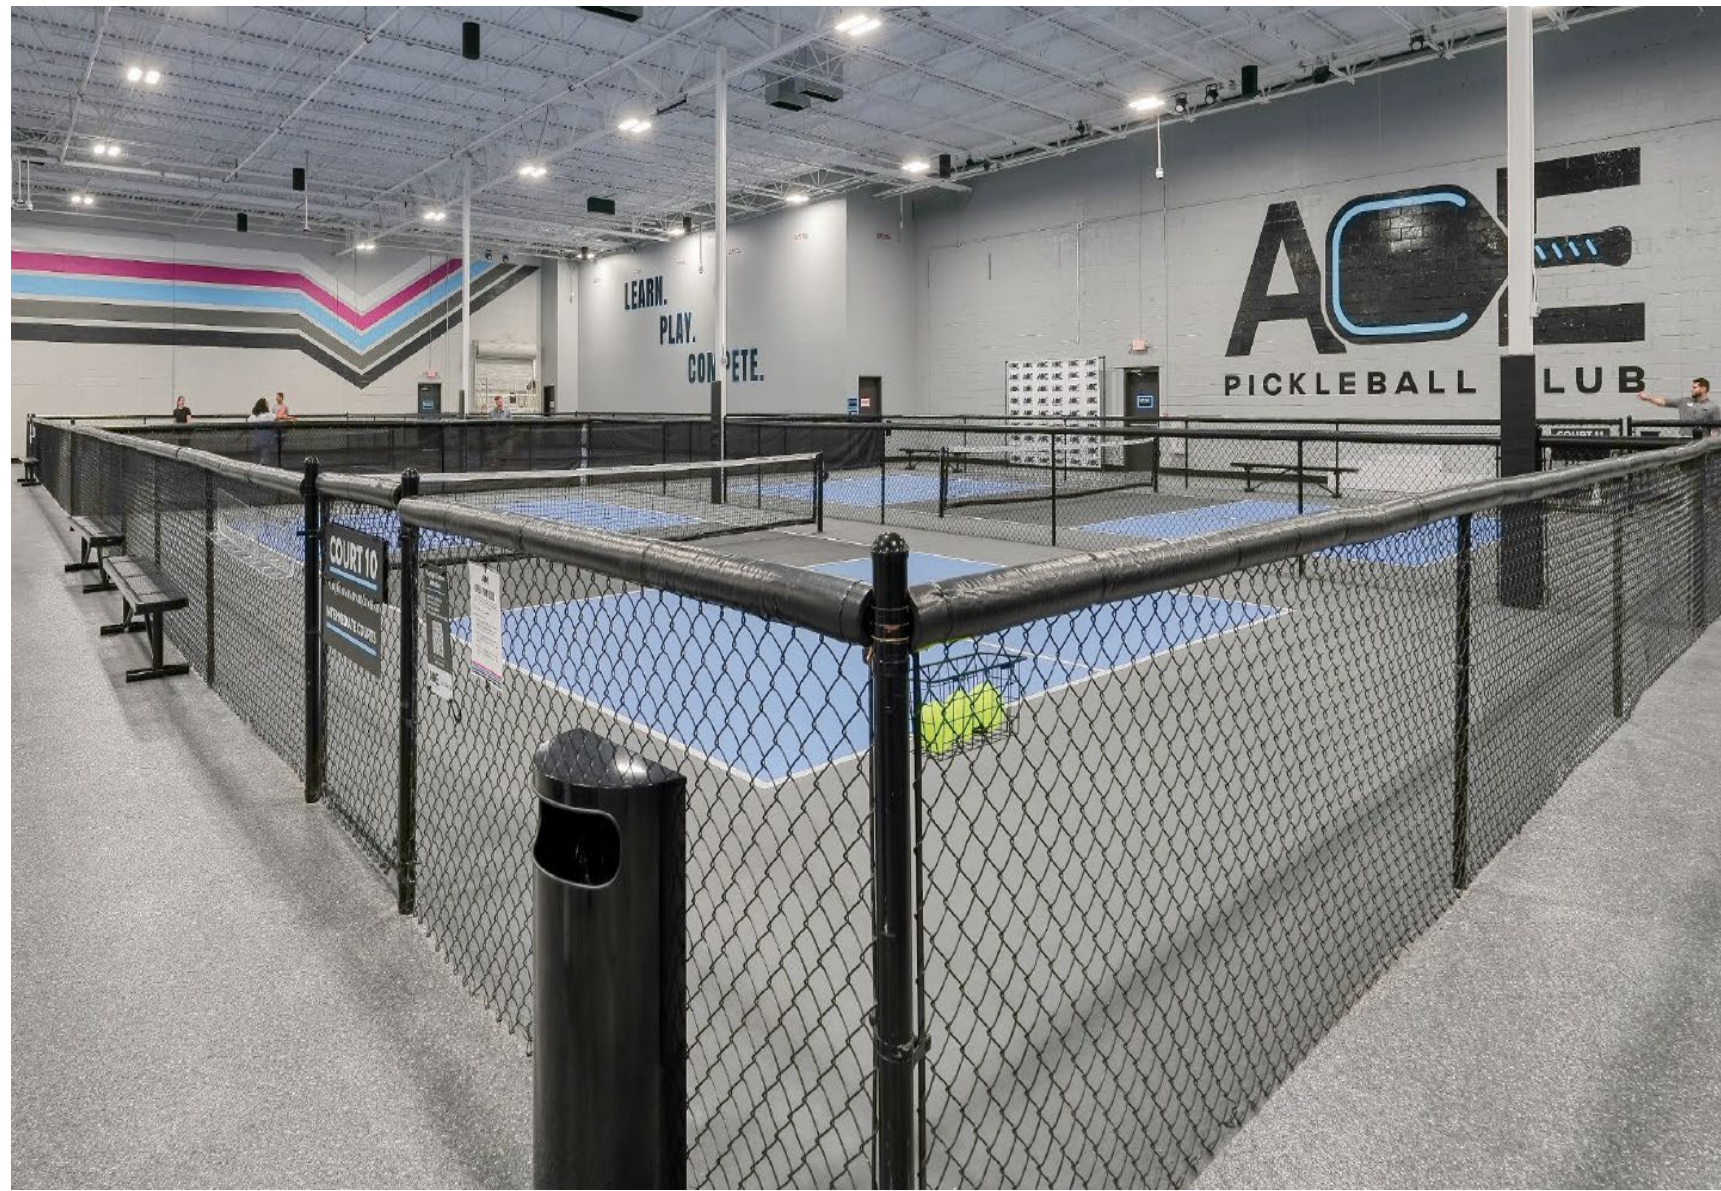

# Retailer Runway

Ace Pickleball Club

<b>Retail Category:</b>	Pickleball
<b>Typical size:</b>	25,000 – 50,000 square feet
<b>Location type:</b>	Retail, Flex, and Re-Purposed Office Space
<b>Current # of stores:</b>	5 open / 15+ currently under construction
<b>Growth markets and # of New Stores:</b>	75+ markets; 125+ of Stores in 5 - 7 years
<b>Co-tenants:</b>	Flexible ; Existing co-tenancy with grocery, fitness, entertainment, etc.
<b>Additional requirements:</b>	17' clear height to joist and 3 per 1k SF min parking ratio